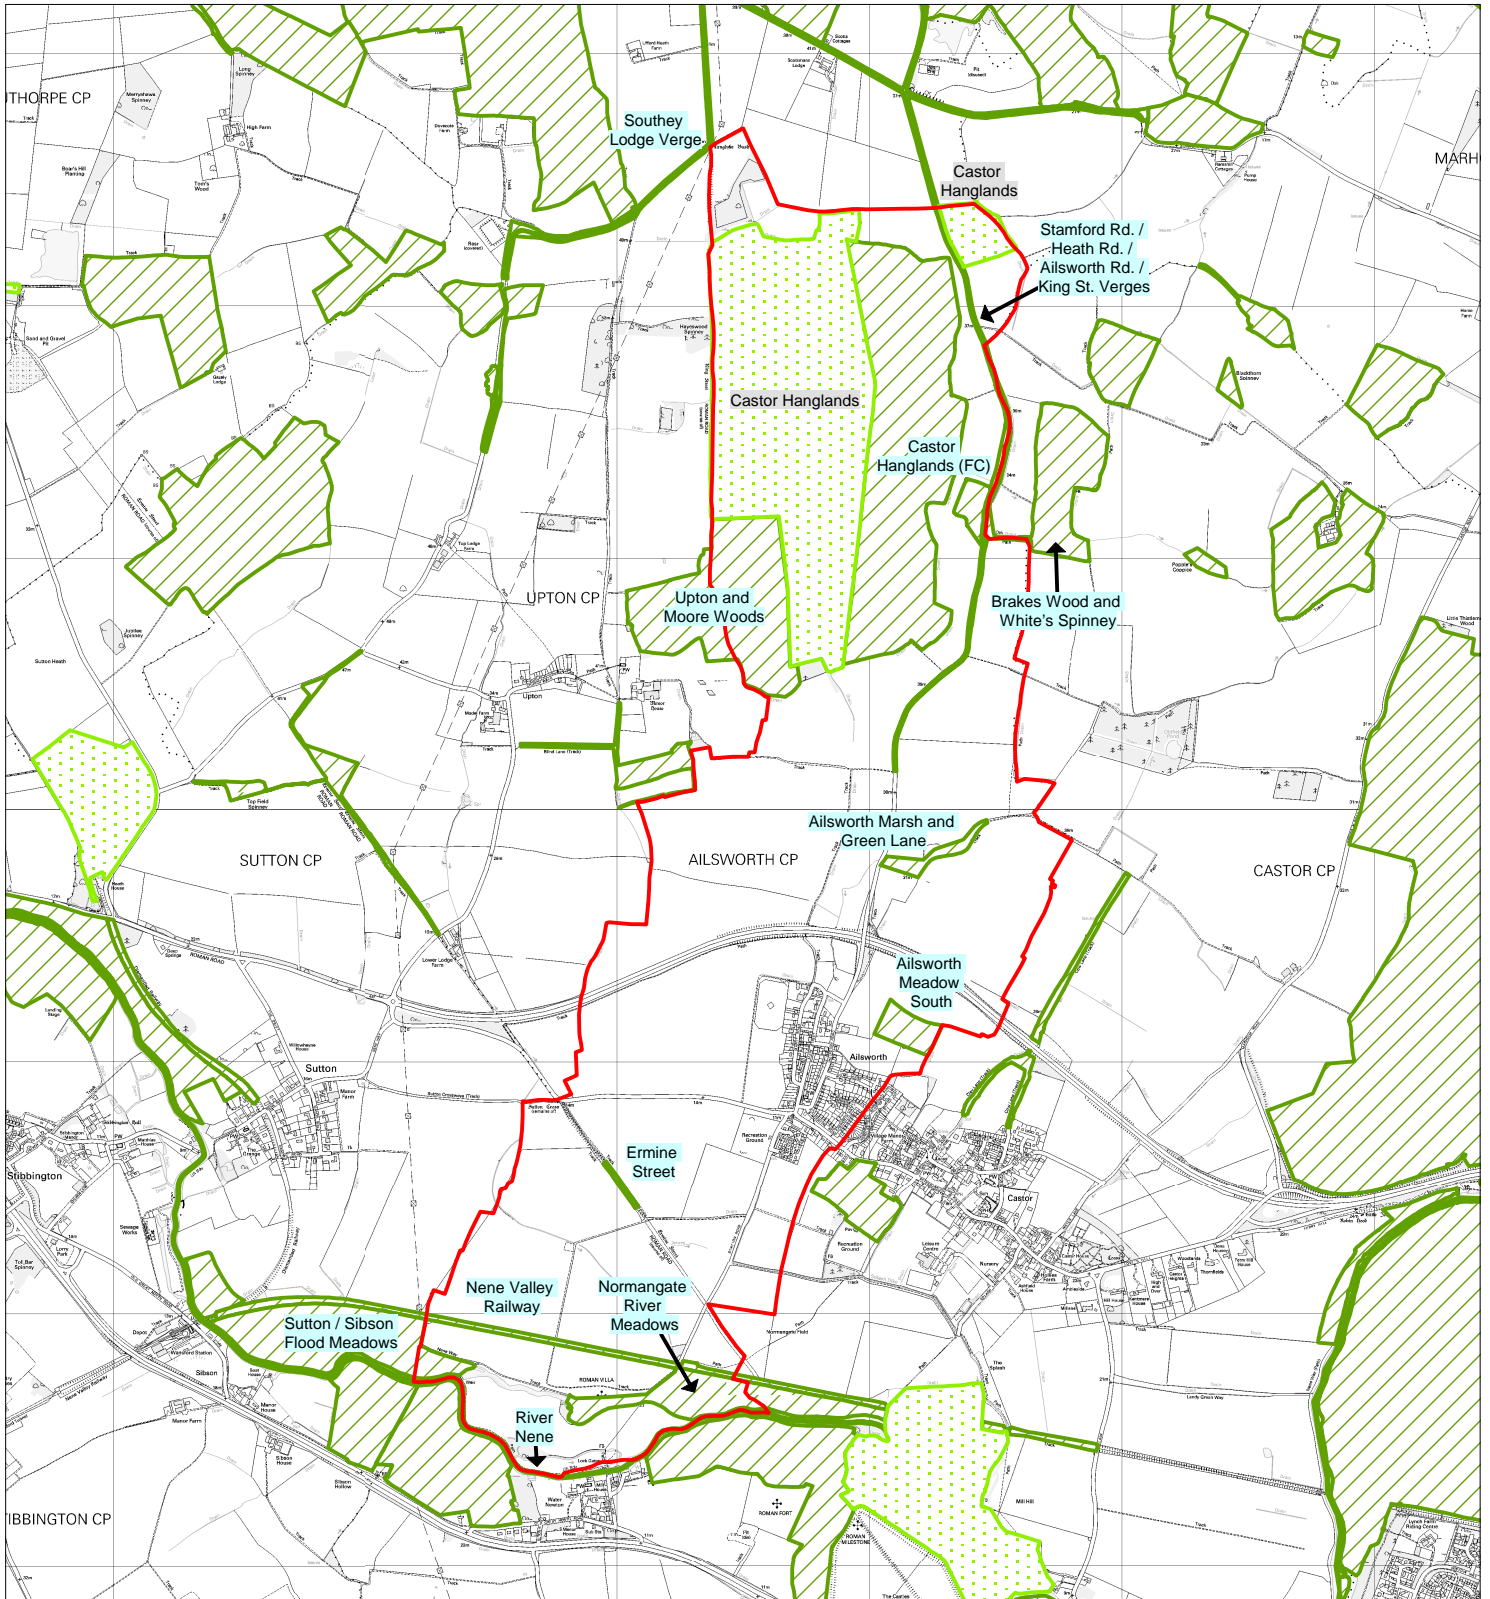

# Designated Sites Map

Thomas Chillcott  
Ailsworth Parish

Scale 1:30000

CPERC  
The Manor House  
Broad Street  
Cambourne  
Cambridgeshire  
CB23 6DH

**CPERC**  
CAMBRIDGESHIRE & PETERBOROUGH  
ENVIRONMENTAL RECORDS CENTRE

SSSI

LNR

County Wildlife Site

This map is based upon Ordnance Survey material with the permission of Ordnance Survey on behalf of the Controller of Her Majesty's Stationery Office © Crown copyright. Unauthorised reproduction infringes Crown copyright and may lead to prosecution or civil proceedings.  
Cambridgeshire County Council 100023205 (2017)